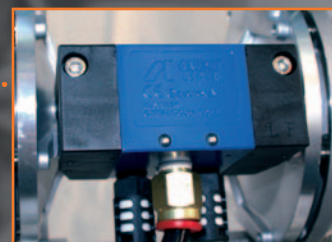

Double Spool Air Operating Valve

Model				min		max	
	n:n	bar	bar		ℓ/min		mesh
DPS 70C/CN	1:1	7.0	7.0	0,6 at 30 cyc/min	6 at 300 cyc/min	50	
DPS 90G/G-WB/GN	1:1	7.0	7.0	1,5 at 30 cyc/min	10 at 200 cyc/min	50	
DPS 120C/C-WB/CN	1:1	7.0	7.0	4,5 at 30 cyc/min	30 at 200 cyc/min	50	

ANEST IWATA

ANEST IWATA Europe

Corso Vigevano, 46 - 10155 Torino - Italy - Tel.+39 011 22 74 402 - Fax +39 011 22 74 000
info@anest-iwataeu.com - www.anest-iwataeu.com