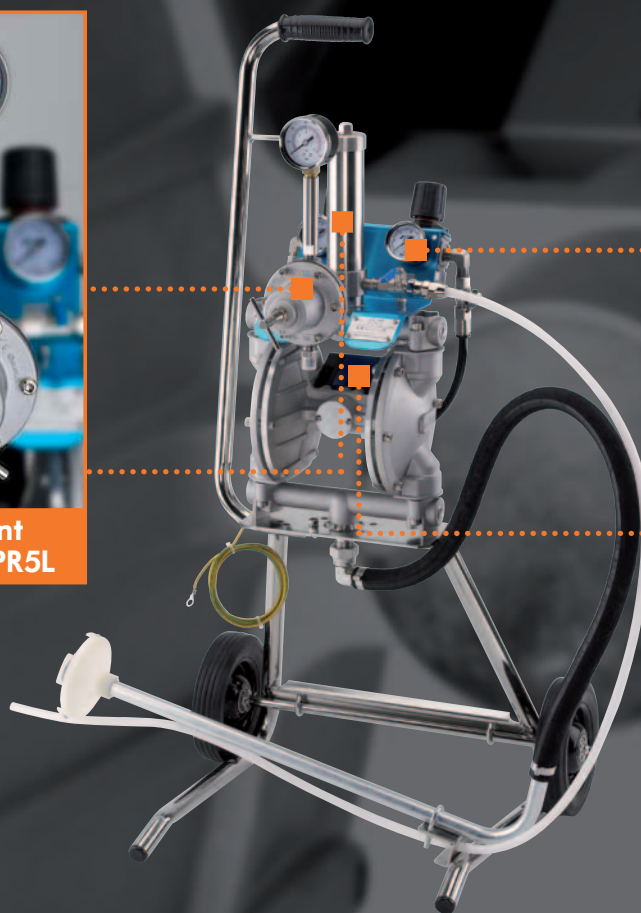

**36CN.TE**

**DPS-12036CN.TE**  
14069360

Wide range of applications: from 0,6 to 30 ℓ/min

Quick rinse and colour change

Available in 3 materials:

Polished Aluminium - Anodized Aluminium - Stainless Steel

Kits including:

2 Air regulators - Paint filter - Precision paint regulator  
Recirculation system - Overpressure safety valve

Easy maintenance

Double spool air operating valve ensures pump movement

Precise Paint Regulator PR5L

Air Regulators

Filter

only DPS 90/DPS 120

Double Spool Air Operating Valve

Model				min		max	
	n:n	bar	bar		ℓ/min		mesh
DPS 70C/CN	1:1	7.0	7.0	0,6 at 30 cyc/min	6 at 300 cyc/min	50	
DPS 90G/G-WB/GN	1:1	7.0	7.0	1,5 at 30 cyc/min	10 at 200 cyc/min	50	
DPS 120C/C-WB/CN	1:1	7.0	7.0	4,5 at 30 cyc/min	30 at 200 cyc/min	50	