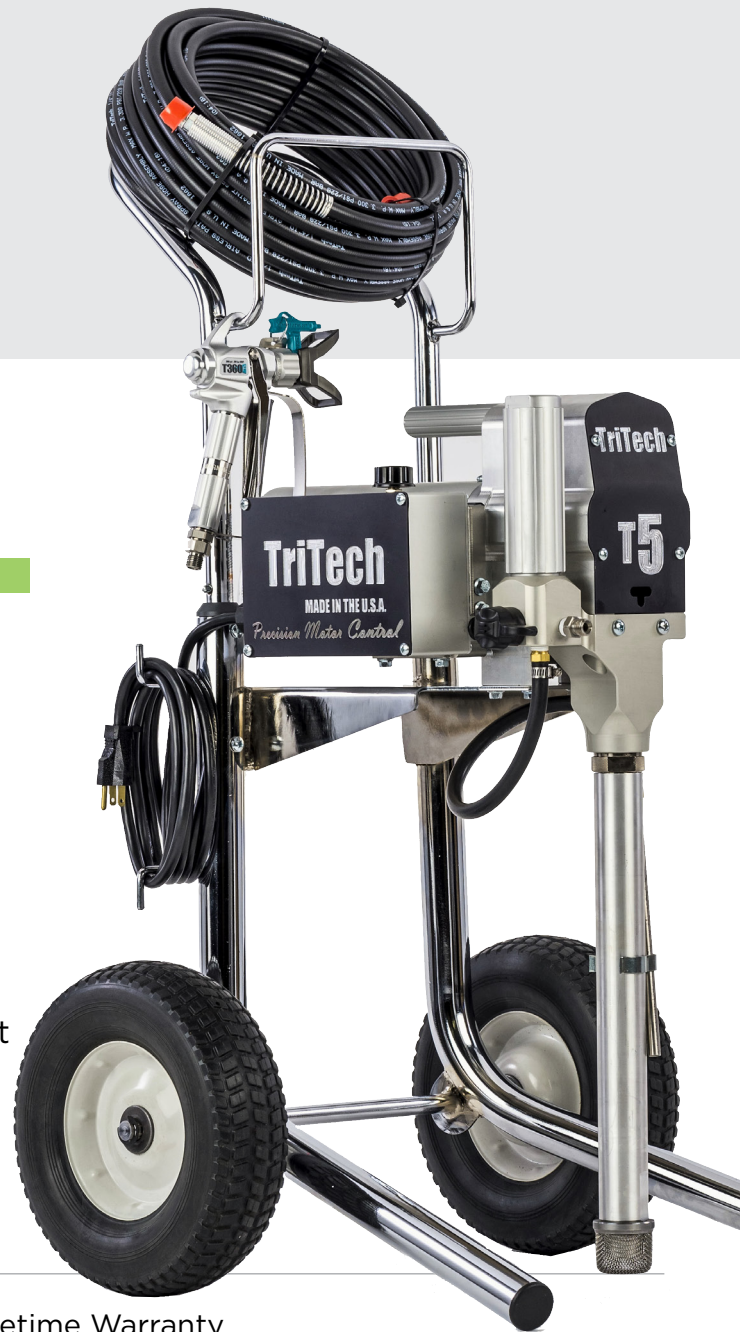

TriTech.

T5 Hi Cart.

TriTech Airless

TriTech.

T5 Hi Cart

2.54
ltrs/min

0.025"
max tip

Use to Spray

Top Coats.
Wood Preservatives.
Emulsion, interior and exterior.
Most other medium-viscosity water or solvent based coatings.

✓ Emulsion

✓ Most of the Week

✓ Lifetime Warranty

Product Codes

110 volt

600-851

240 volt

600-814

Performance

Flow 2.54 ltr/min
Max tip 0.025"
MWP 227 bar | 3300 psi
Motor 970 watt PMDC

Complete With

TriTech T380 Contractor Airless Spray Gun.
TriTech Contractor 517 Airless Spray Tip.
TriTech Contractor Safety Guard.
1/4" x 15m Textile Braided Airless Paint Spray Hose.